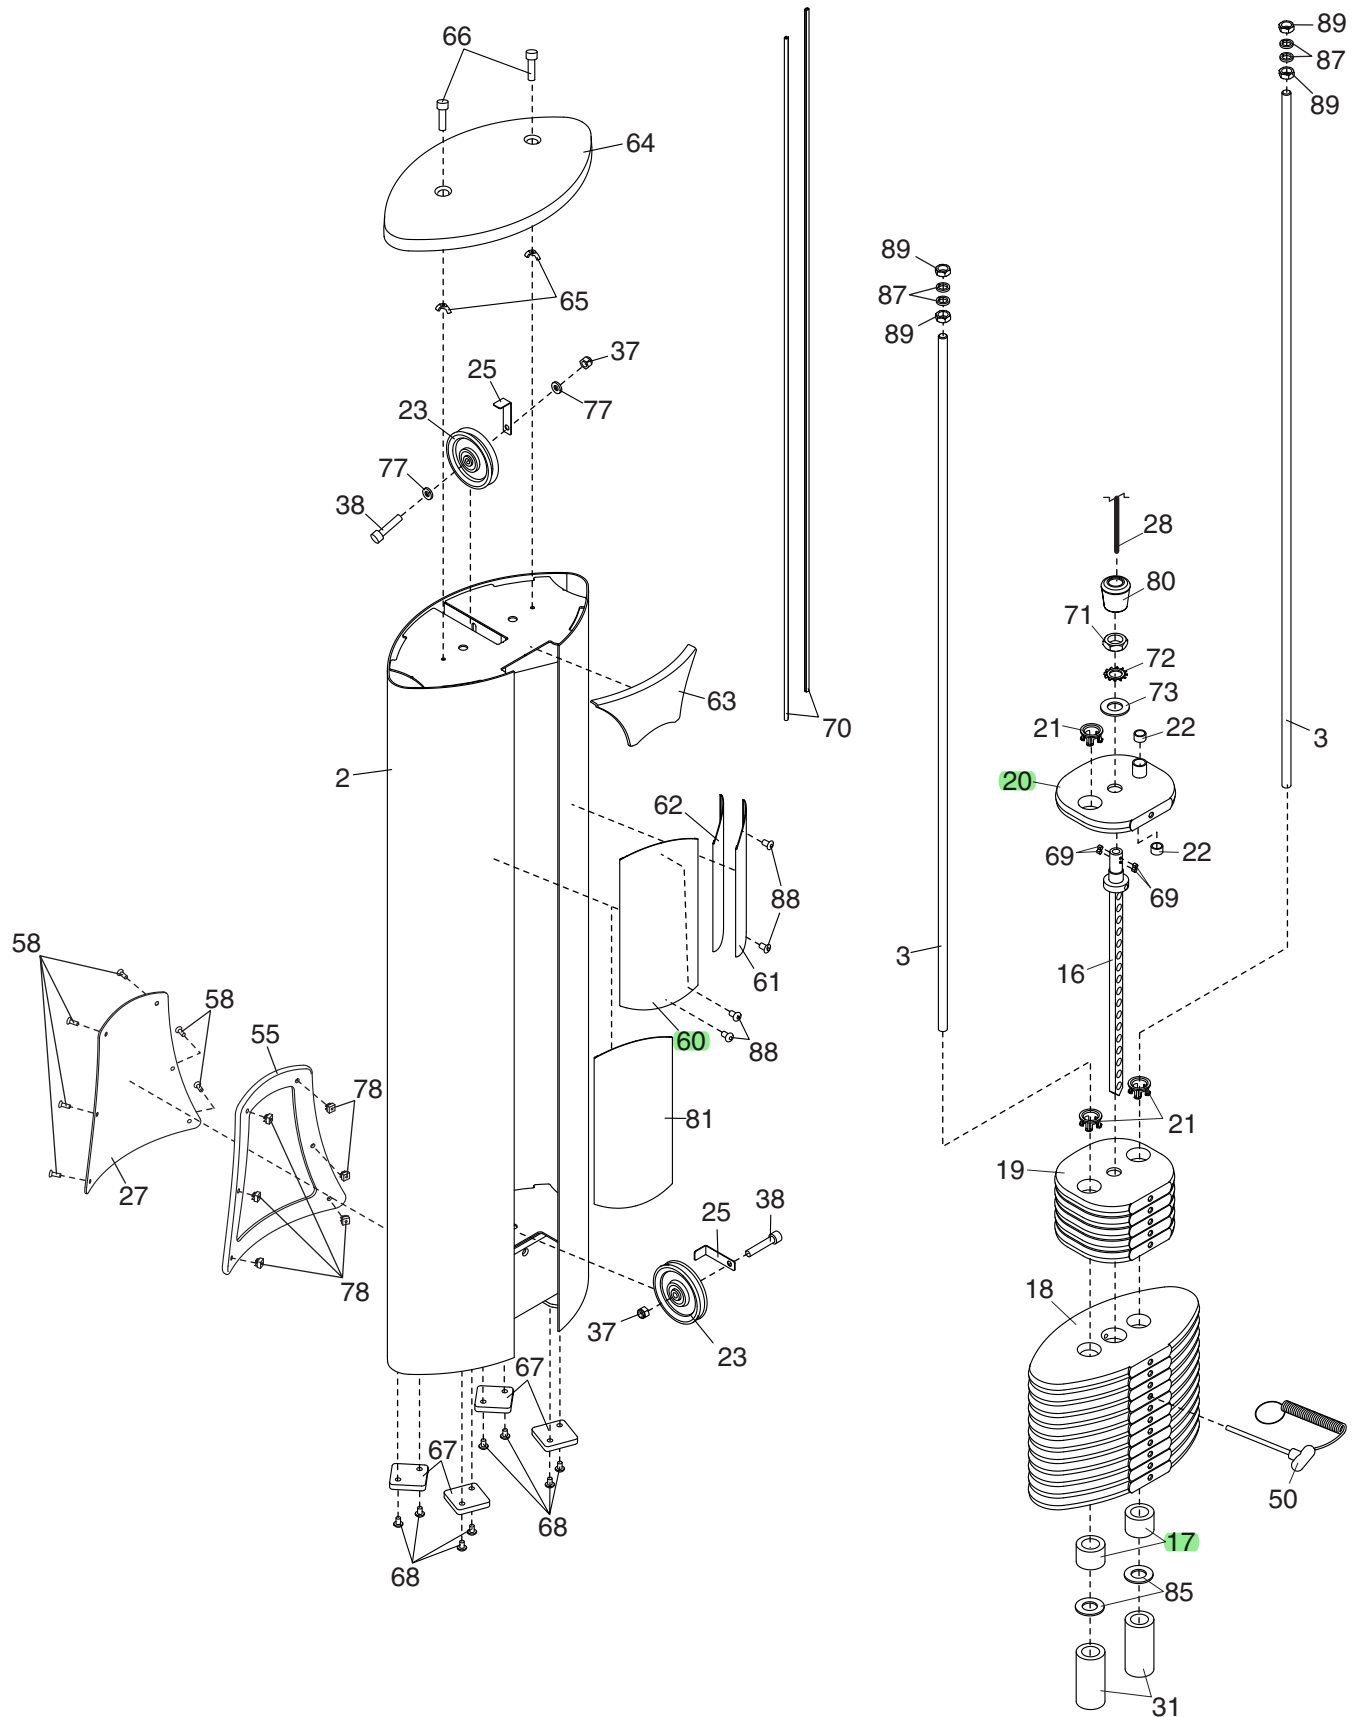

60	GZ30349	LONG PANEL	1
61	GZ1567	SHORT PANEL	1
62	GZ30347	SHORT PLATE FRAME	1
63	GZ3516	COVER	1
64	GZ3453	TOWER CAP	1
65	GZ1430	WINGNUT	2
66	174796	1/4" X 1" BUTTON BOLT	2
67	GZ1517	TOWER FOOT	4
68	GZ1012-07	3/8" X 1/2" BUTTON SCREW	12
69	GZ1673	SET SCREW	4
70	GZ1504	TRIM	2
71	GZ1418	ROD NUT	1
72	GZ1419	STAR WASHER	1
73	GZ1431	ROD WASHER	1
74	GZ1761	SMALL SET SCREW	12
75	GZ2339	PIVOT LEG BRACKET	1
76	GZ1012-16	5/16" X 5/8" BUTTON SCREW	6
77	GZ1069	3/8" SERRATED WASHER	4
78	GZ1735	1/4" CAGE NUT	6
79	GZ1599	3/8" X 3/4" YELLOW BOLT	1
80	GZ1353	COUPLER COVER	1
81	GZ1565	LONG PLATE FRAME	1
82	GZ1755	HANDGRIP CAP	2
83	GZ30218	ANCHOR STRAP	1
84	GZ1013-03	3/8"X 1" BOLT	2
85	GZ1679	3/4" WASHER	2
86	194353	1/2" HOLE PLUG	2
87	GZ1085	GUIDE ROD WASHER	4
88	GZ1021-01	RIVET	4
89	GZ1084	GUIDE ROD NUT	4
90	GZ1756	HANDGRIP RING	2
91	GZ1776	RUBBER ENDCAP	1
92	GZ3073-02	SHORT PIVOT ROD	1
93	GZ9428	YELLOW HANDGRIP CAP	1
94	GZ9429	YELLOW HANDGRIP PLUG	1
95	GZ5124-05	SEAT COVER	1
	0	NON-ILLUSTRATED PARTS	0
		WHAT PART IS NEEDED?	
#	GZ7408	USER'S MANUAL	1
#	GZ7408FR	USER'S MANUAL	1
#	GZ7408G	USER'S MANUAL	1
#	GZ7408IT	USER'S MANUAL	1
#	GZ7408SP	USER'S MANUAL	1
		WHAT PART IS NEEDED?	
#	GZ7003	DECAL, WARNING	1
#	GZ7003FR	DECAL, WARNING	1
#	GZ7003G	DECAL, WARNING	1
#	GZ7003IT	DECAL, WARNING	1
#	GZ7003SP	DECAL, WARNING	1
		WHAT PART IS NEEDED?	
#	GZ7026	DECAL, SELECTOR PIN INSRT	1
#	GZ7026FR	DECAL, SELECTOR PIN INSRT	1
#	GZ7026G	DECAL, SELECTOR PIN INSRT	1
#	GZ7026IT	DECAL, SELECTOR PIN INSRT	1
#	GZ7026SP	DECAL, SELECTOR PIN INSRT	1
		WHAT PART IS NEEDED?	
#	GZ7005	DECAL, MOVING PARTS	1
#	GZ7005FR	DECAL, MOVING PARTS	1
#	GZ7005G	DECAL, MOVING PARTS	1
#	GZ7005IT	DECAL, MOVING PARTS	1
#	GZ7005SP	DECAL, MOVING PARTS	1

EXPLODED DRAWING—Model No. GZFI8013.6

R1106A